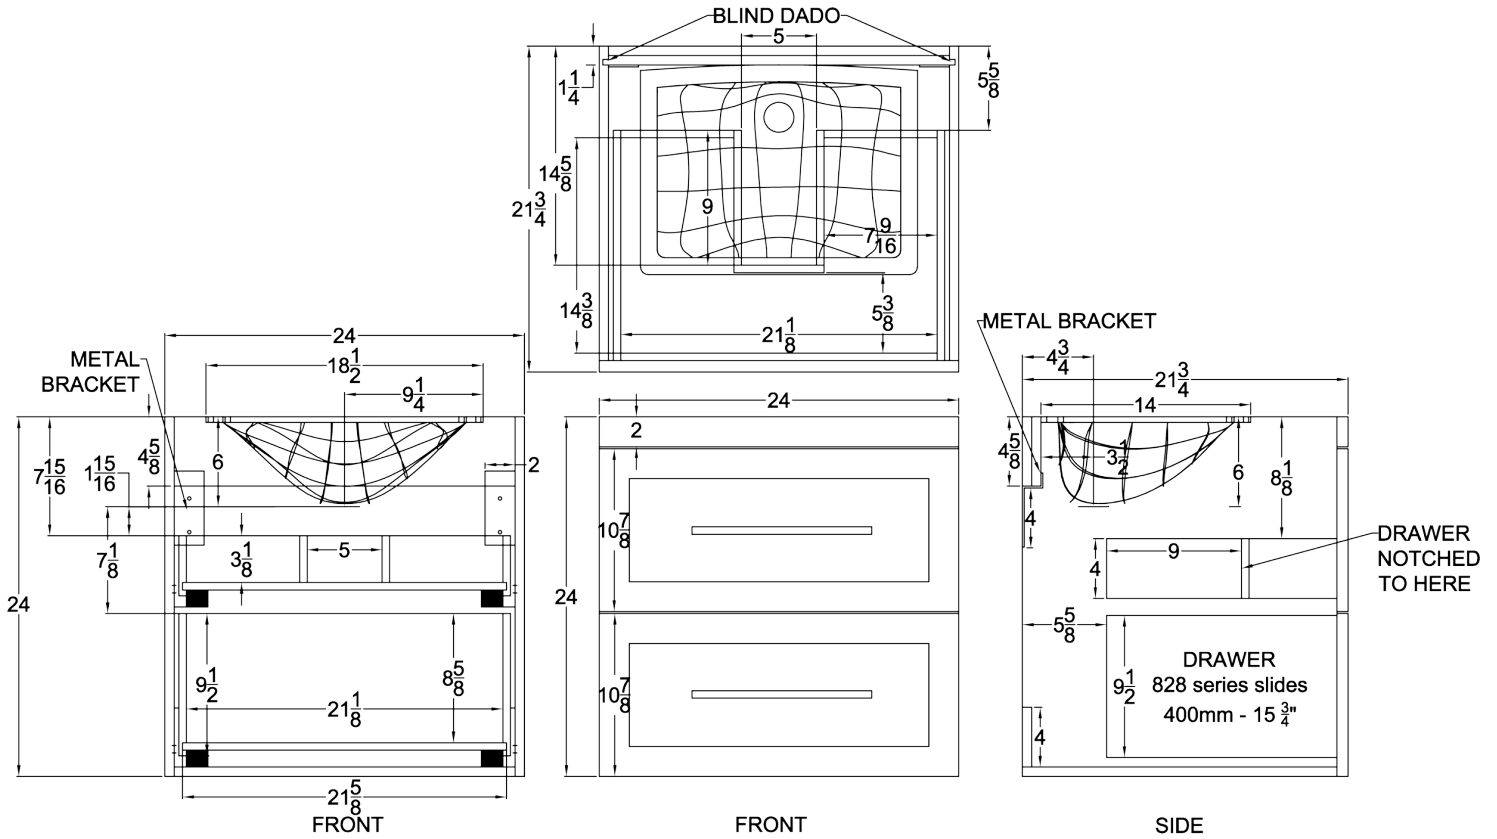

RELATED PRODUCTS

DMT25-WQ	PURE WHITE 25" QUARTZ COUNTERTOP
DMT25-WM	WHITE MARQUINA 25" QUARTZ COUNTERTOP
DMT25-BM	BLACK MARQUINA 25" QUARTZ COUNTERTOP
DMT25-SQ	STATUARIO 25" QUARTZ COUNTERTOP
DMS21	21" QUARTZ SIDE SPLASH
DMB25	25" QUARTZ BACKSPLASH
DMS01W	RECTANGULAR UNDERMOUNT CERAMIC SINK