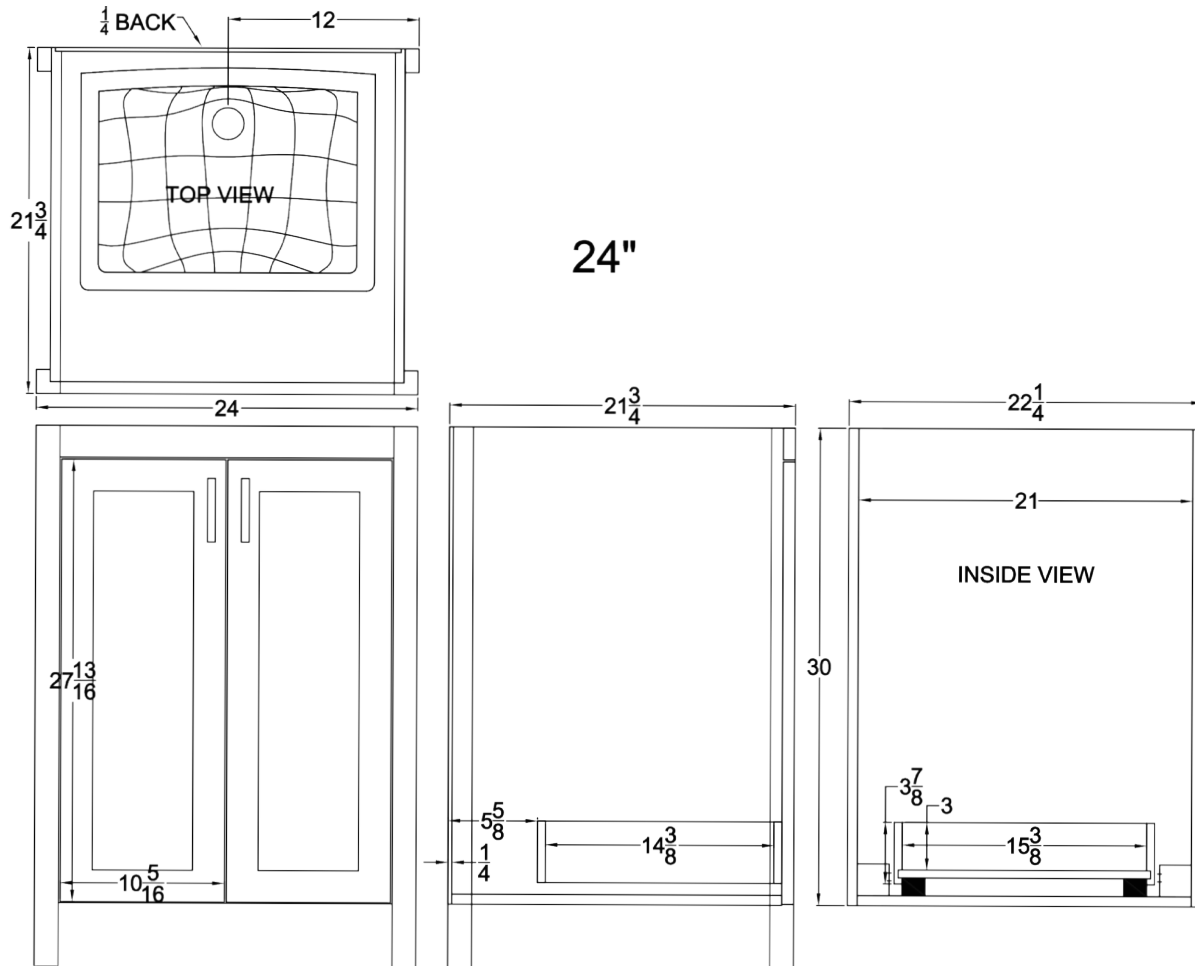

NOTE

Please install product according to installation instructions.