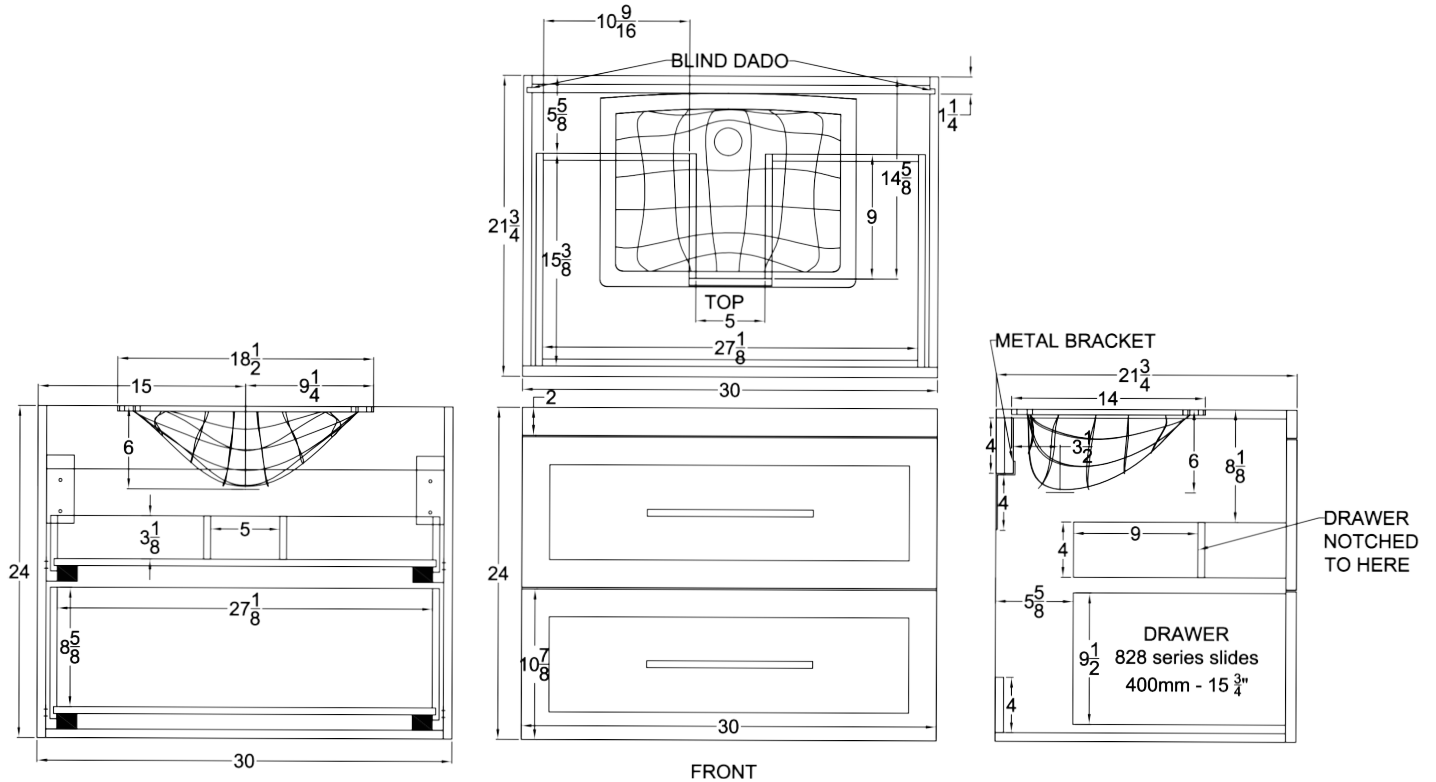

NOTE

Please install product according to installation instructions.