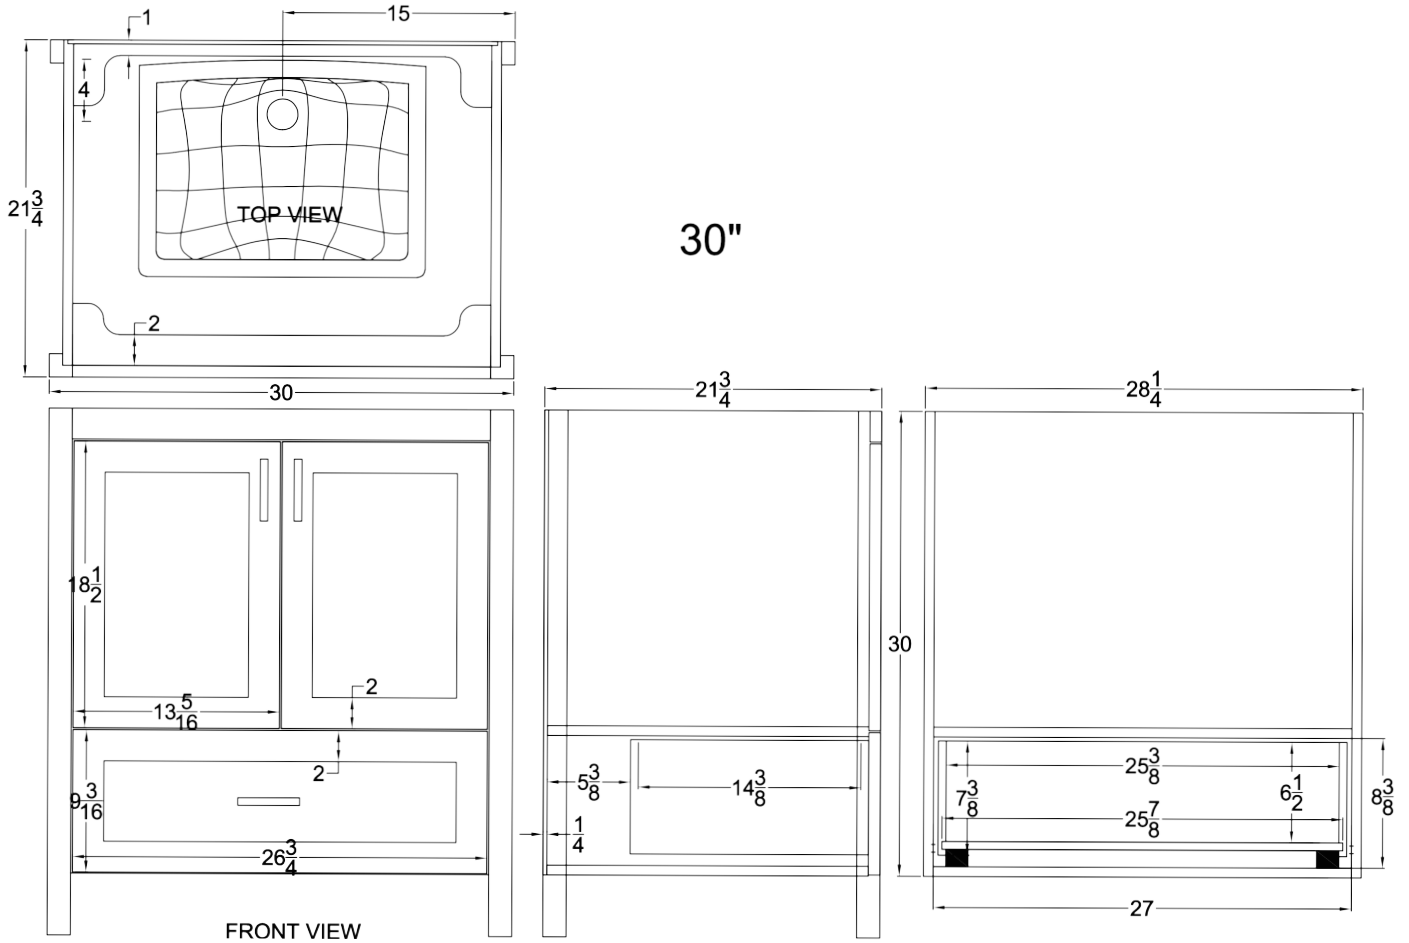

NOTE

Please install product according to installation instructions.